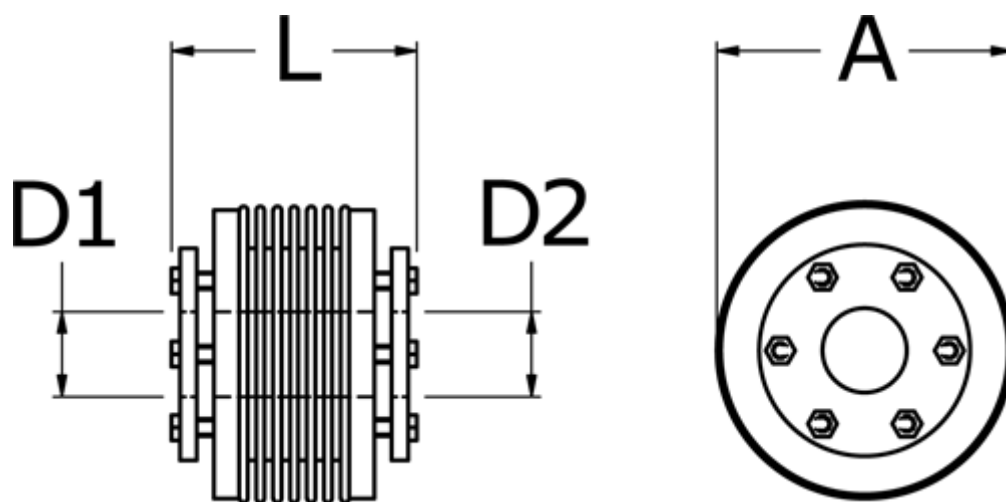

Data Sheet

Article number: 3330503000905050

Description: Bellow coupling type 5 size300
Length 90 mm, bore 50/50 mm

Measures

A	= 110
D1	= 50
D2	= 50
L	= 90
Nom. torque NM (Tkn)	= 300